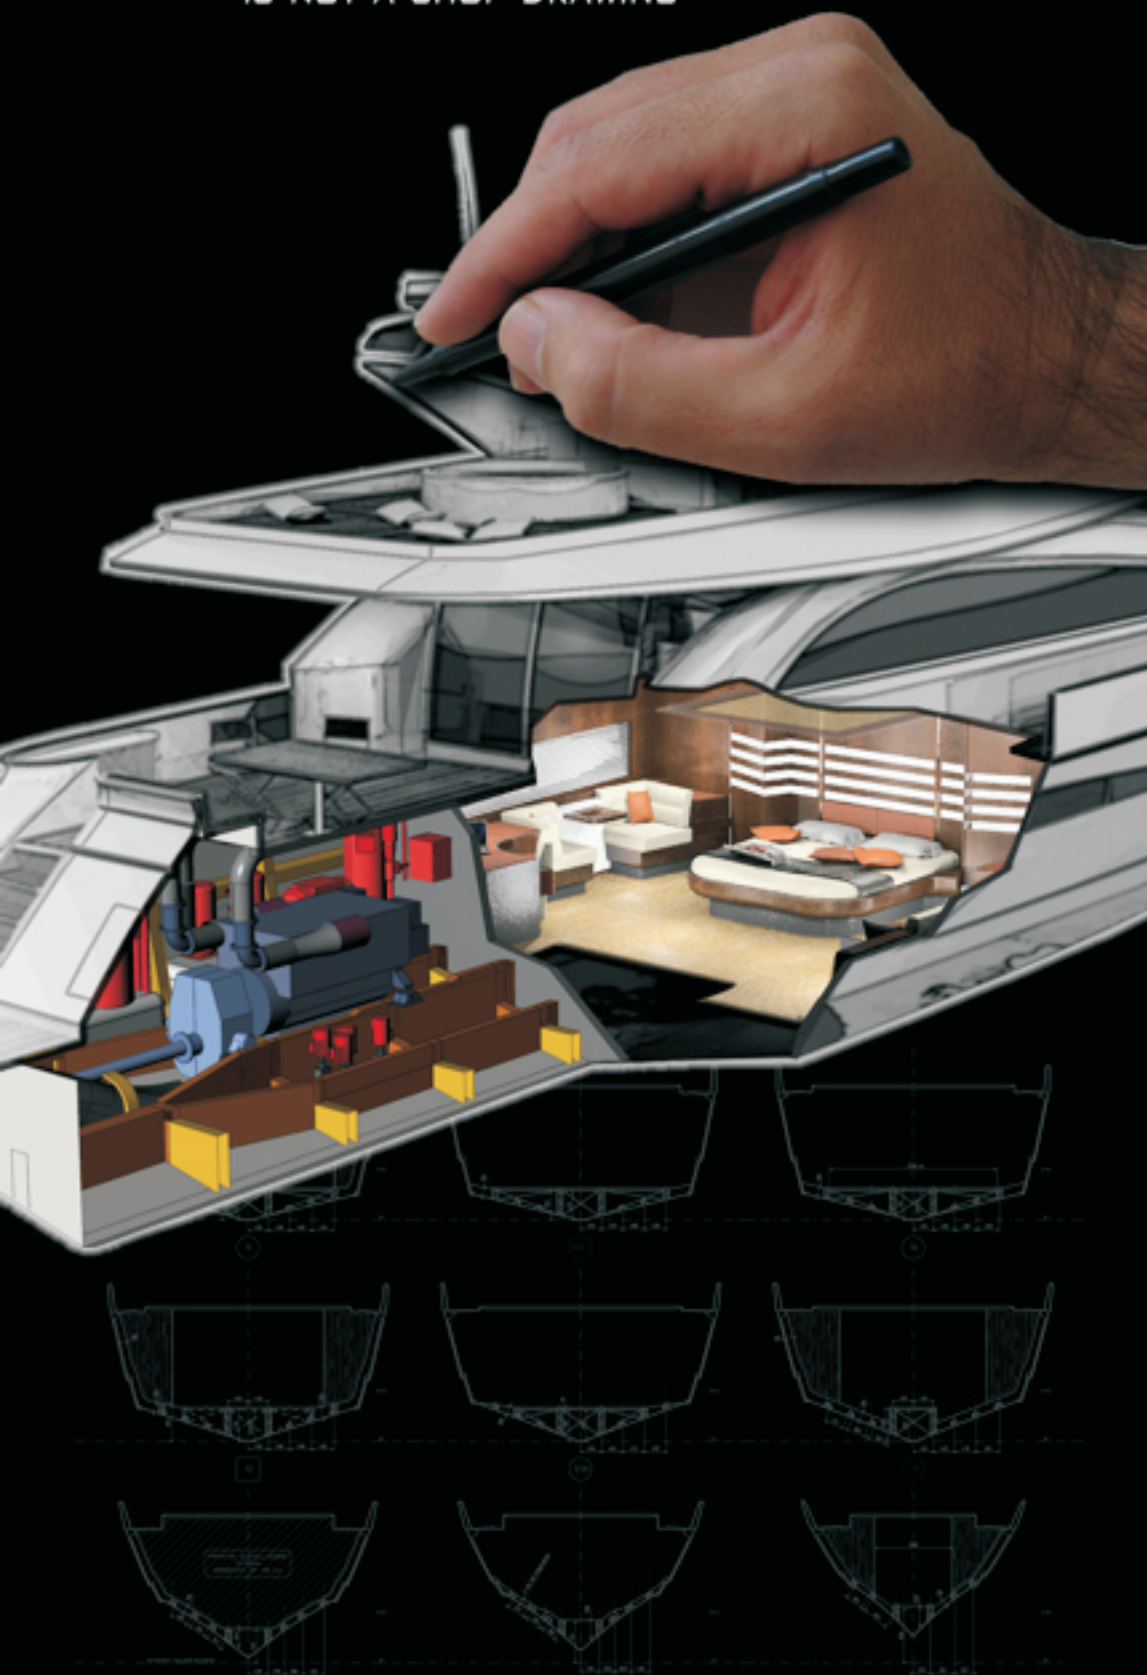

A "PROJECT"

IS NOT AN HAND SKETCH

IS NOT A RENDERING

IS NOT A SHOP DRAWING

"IT'S ALL TOGETHER"

VERME YACHT PROJECTS

VIA REZZA 22 - 16033 LAVAGNA (GENOVA)

+39 0185 362976 +39 0185 377500